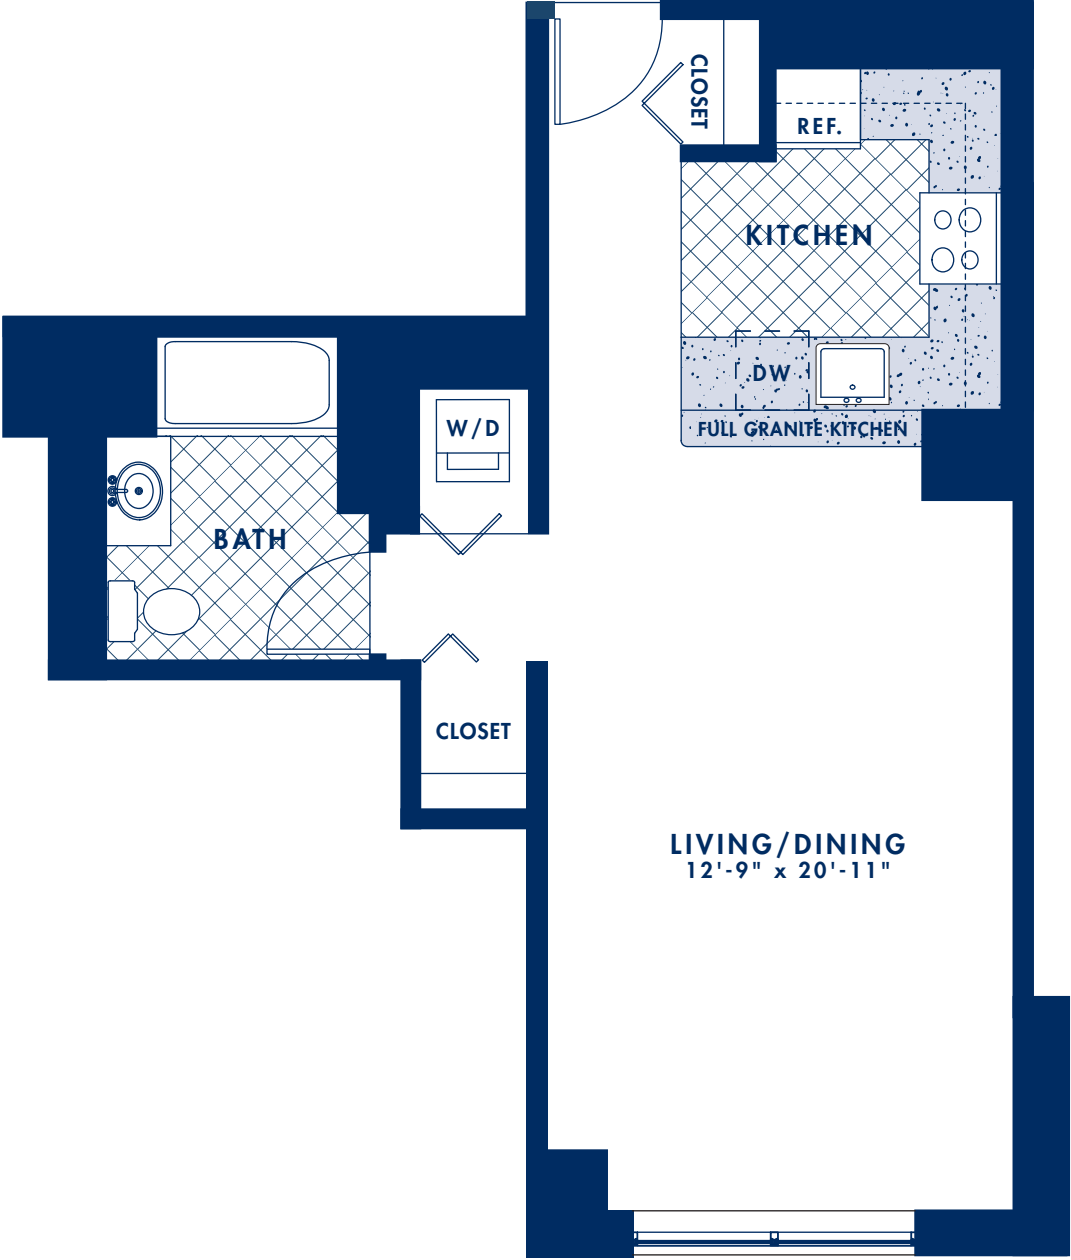

UNIT 2
STUDIO
578 S.F.

180

NORTH JEFFERSON